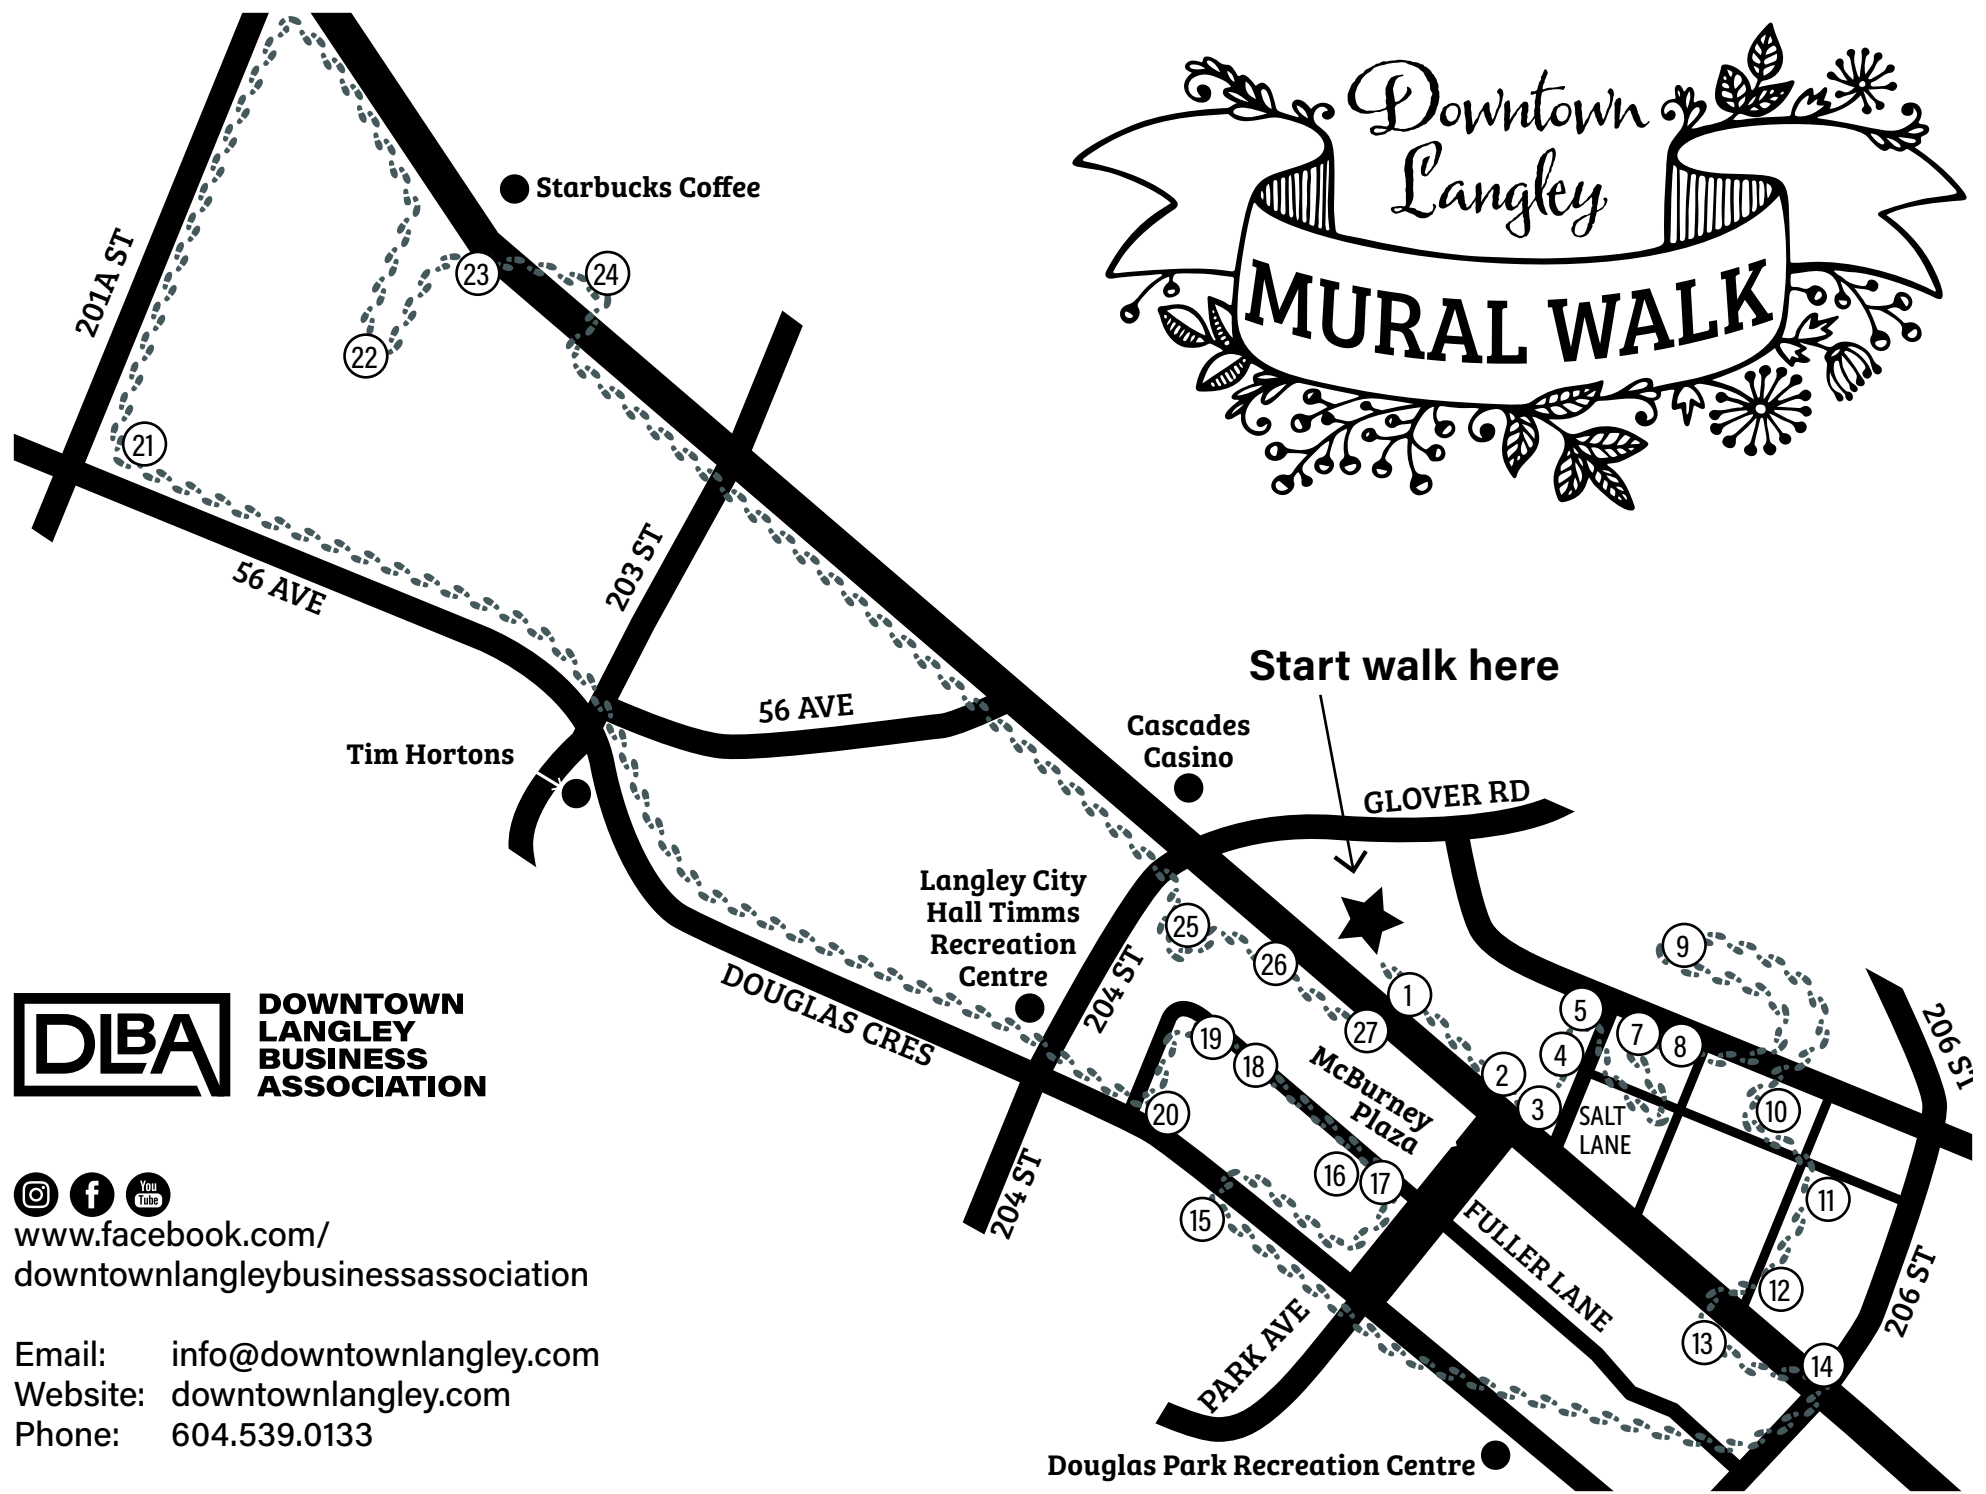

Downtown Langley

MURAL WALK

**DOWNTOWN
LANGLEY
BUSINESS
ASSOCIATION**

[www.facebook.com/
downtownlangleybusinessassociation](http://www.facebook.com/downtownlangleybusinessassociation)

Email: info@downtownlangley.com
Website: downtownlangley.com
Phone: 604.539.0133

Douglas Park Recreation Centre ●