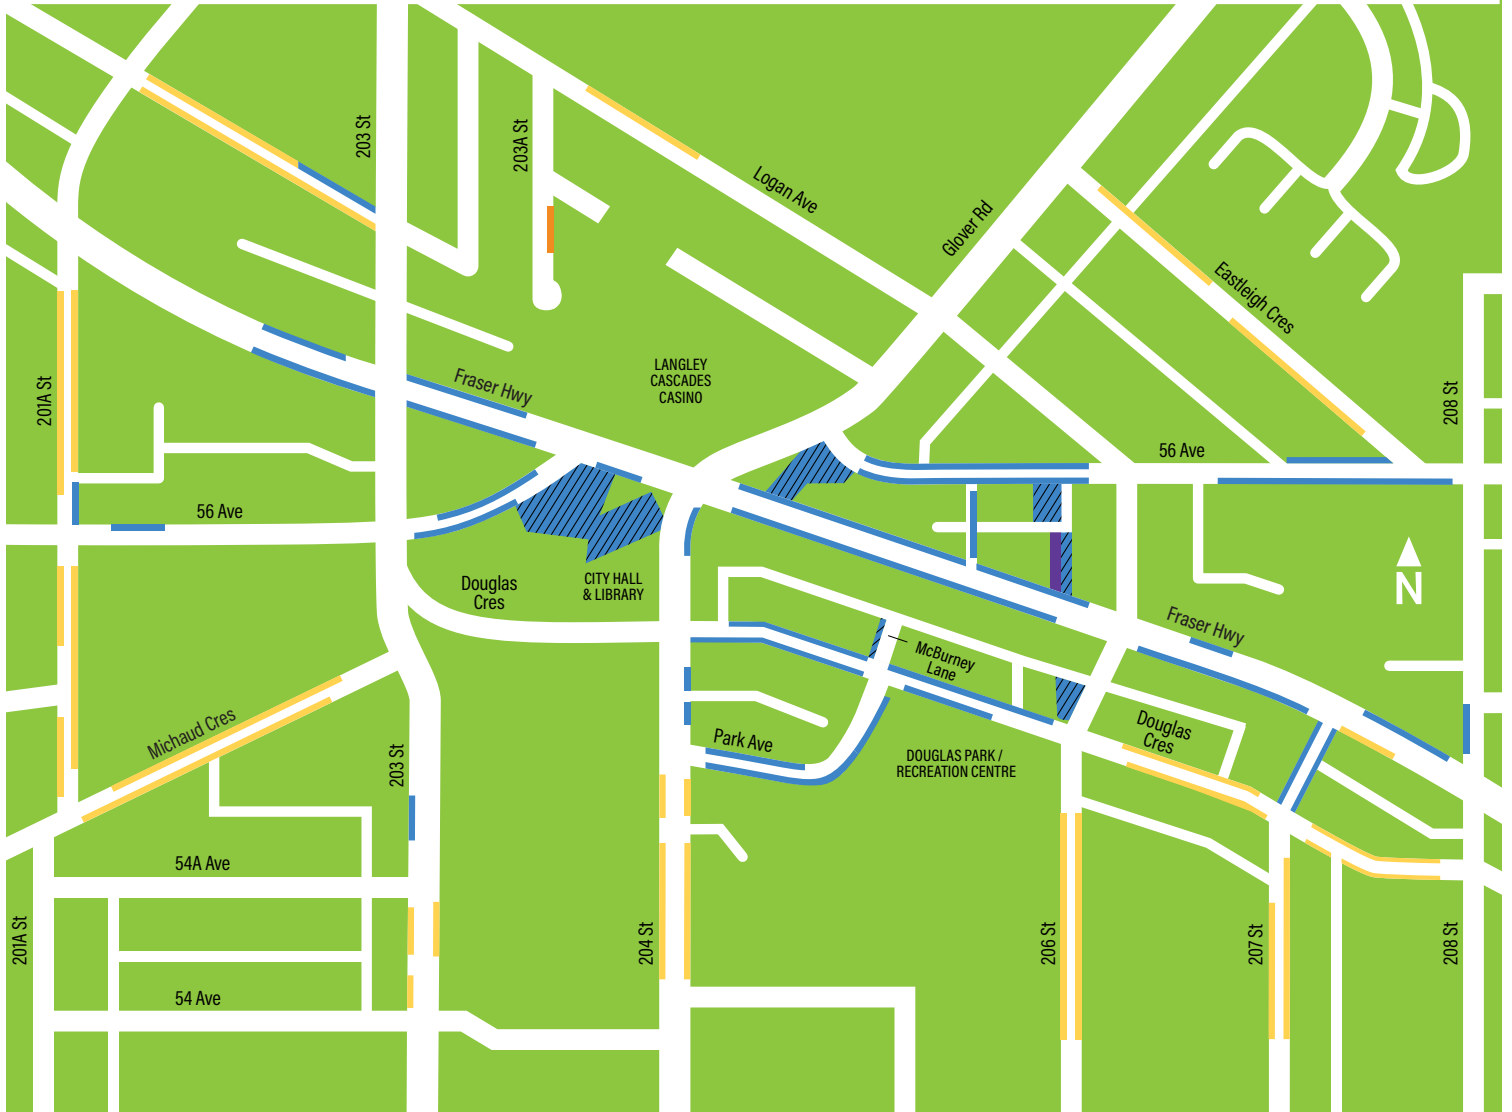

# Where To Park

## LEGEND

- On-Street - Max 3 hrs
- Off-Street - Max 3 hrs

- On-Street - Max 72 hrs
- Off-Street - Pay Lot

- Bus Parking Only

**PLEASE NOTE:** Parking is permitted in highlighted areas as long as it does not contravene the City's Highway and Traffic Regulation Bylaw #2871.