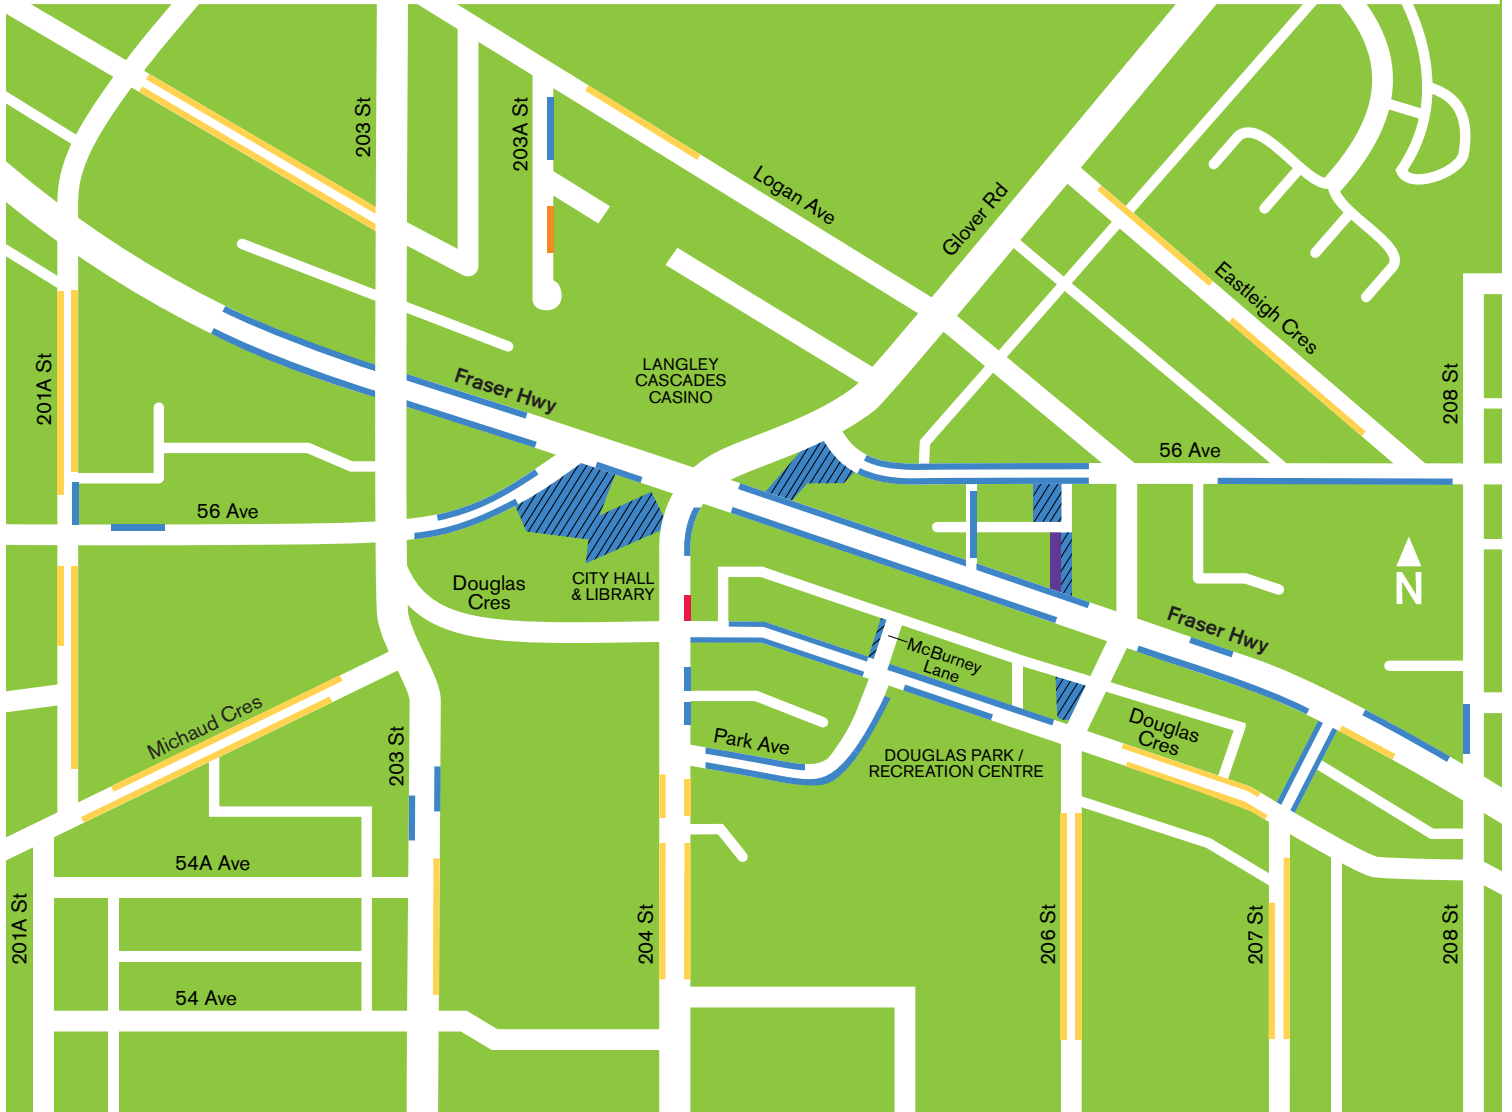

Where To Park

LEGEND

 On-Street – Max 3 hrs

 Off-Street – Max 3 hrs

 On-Street – Max 72 hrs

 Off-Street – Pay Lot

 Bus Parking Only

 No Stopping Zone